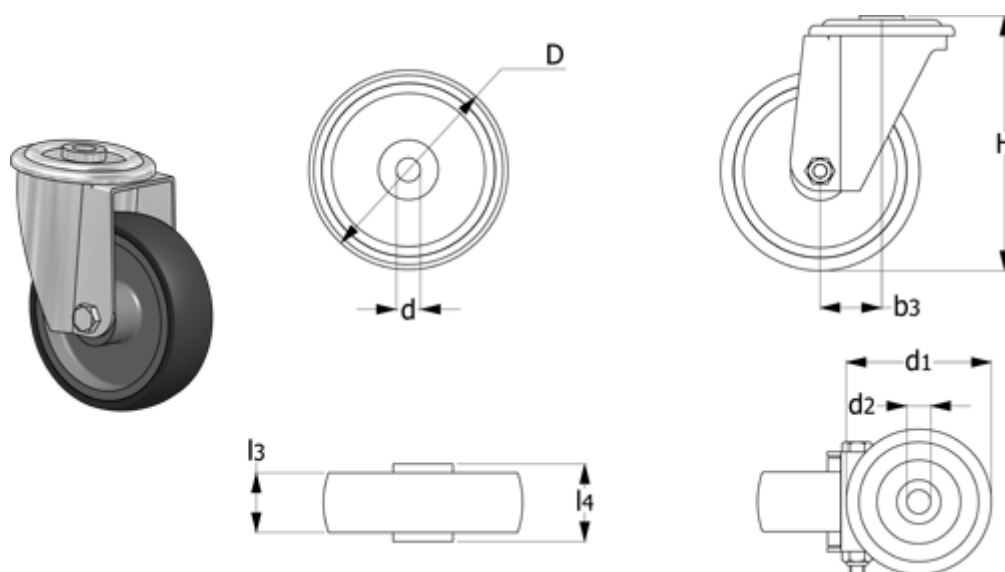

Data Sheet

Article number: 2314452716

Description: E+G Thermoplastic wheel 452716
RE.G1-150-FBL turning plate wo/brake

Measures

b3	= 56
Code	= 452716
d	= 20
D	= 150
d1	= 102
d2	= 20
Dynamic load (N)	= 1800
g	= 1580

l3	= 45
l4	= 59
Rolling resistance (N)	= 1800
Type	= RE.G1-150-FBL